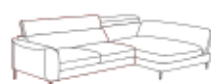

1SW L/P

88/165-175/79-95

1,5SW L/P

102/165-175/79-95

2RC0

141/92-102/79-95

2RC L/P

160/92-102/79-95

X90K1ST L/P

197-207/92-102/79-95

1N2

94/92-102/79-95

1RPe2 / 1RPea2*

94/92-102/79-95

EXAMPLES OF CONFIGURATIONS

2RCL/X90K1STP

252-262/197-207/79-95

Sleeping surface 127/192

2RCL/X90K1STP

252-262/197-207/79-95

2RCL/1,5SWP

262/165-175/79-95

2RCL/1SWP

248/165-175/79-95

Sleeping surface 127/192

2RCL/1,5SWP

262/165-175/79-95

Sleeping surface 127/238

1,5SWL/2RC0/X90K1STP

335-345/197-207/79-95

Sleeping surface 127/295

- seat filling - wave springs and HR foam
- backrest filling - upholstery belts and VP foam
- Dolphin-type sleeping function
- adjustable angle of low backrest in el. 1.5SW L/P
- adjustable headrests
- electrically operated (e) or battery operated (ea) relaxation function
- decorative cross-stitching
- in leather upholstery perforated armrests and back of headrests
- bed linen box
- metal feet (height 15 cm) - black chrome