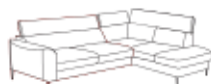

1SW L/P

88/165-175/79-95

1,5SW L/P

102/165-175/79-95

2RC0

141/92-102/79-95

2RC L/P

160/92-102/79-95

X90K1ST L/P

197-207/92-102/79-95

1N2

94/92-102/79-95

1RPe2 / 1RPea2*

94/92-102/79-95

EXAMPLES OF CONFIGURATIONS

2RCL/X90K1STP

252-262/197-207/79-95

Sleeping surface 127/192

2RCL/X90K1STP

252-262/197-207/79-95

2RCL/1,5SWP

262/165-175/79-95

2RCL/1SWP

248/165-175/79-95

Sleeping surface 127/192

2RCL/1,5SWP

262/165-175/79-95

Sleeping surface 127/238

1,5SWL/2RC0/X90K1STP

335-345/197-207/79-95

Sleeping surface 127/295

- seat filling - wave springs and HR foam
- backrest filling - upholstery belts and VP foam
- Dolphin-type sleeping function
- adjustable angle of low backrest in el. 1.5SW L/P
- adjustable headrests
- electrically operated (e) or battery operated (ea) relaxation function
- decorative cross-stitching
- in leather upholstery perforated armrests and back of headrests
- bed linen box
- metal feet (height 15 cm) - black chrome