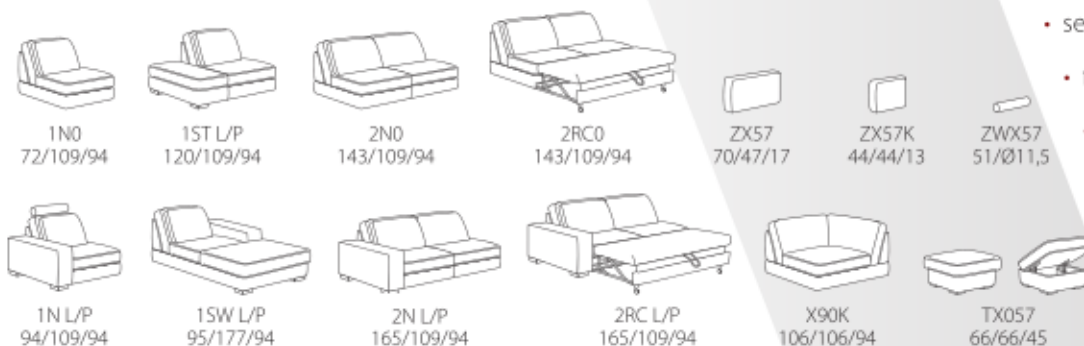

Dimensions in cm - width / depth / height

MODULES

- backrests filling - synthetic non-woven fabric
- seat filling - HR foam
- feet - plastic sliders
- Dolphine- type sleeping function
- container/storage
- contrasting quilt in the selected color natural leather color S2